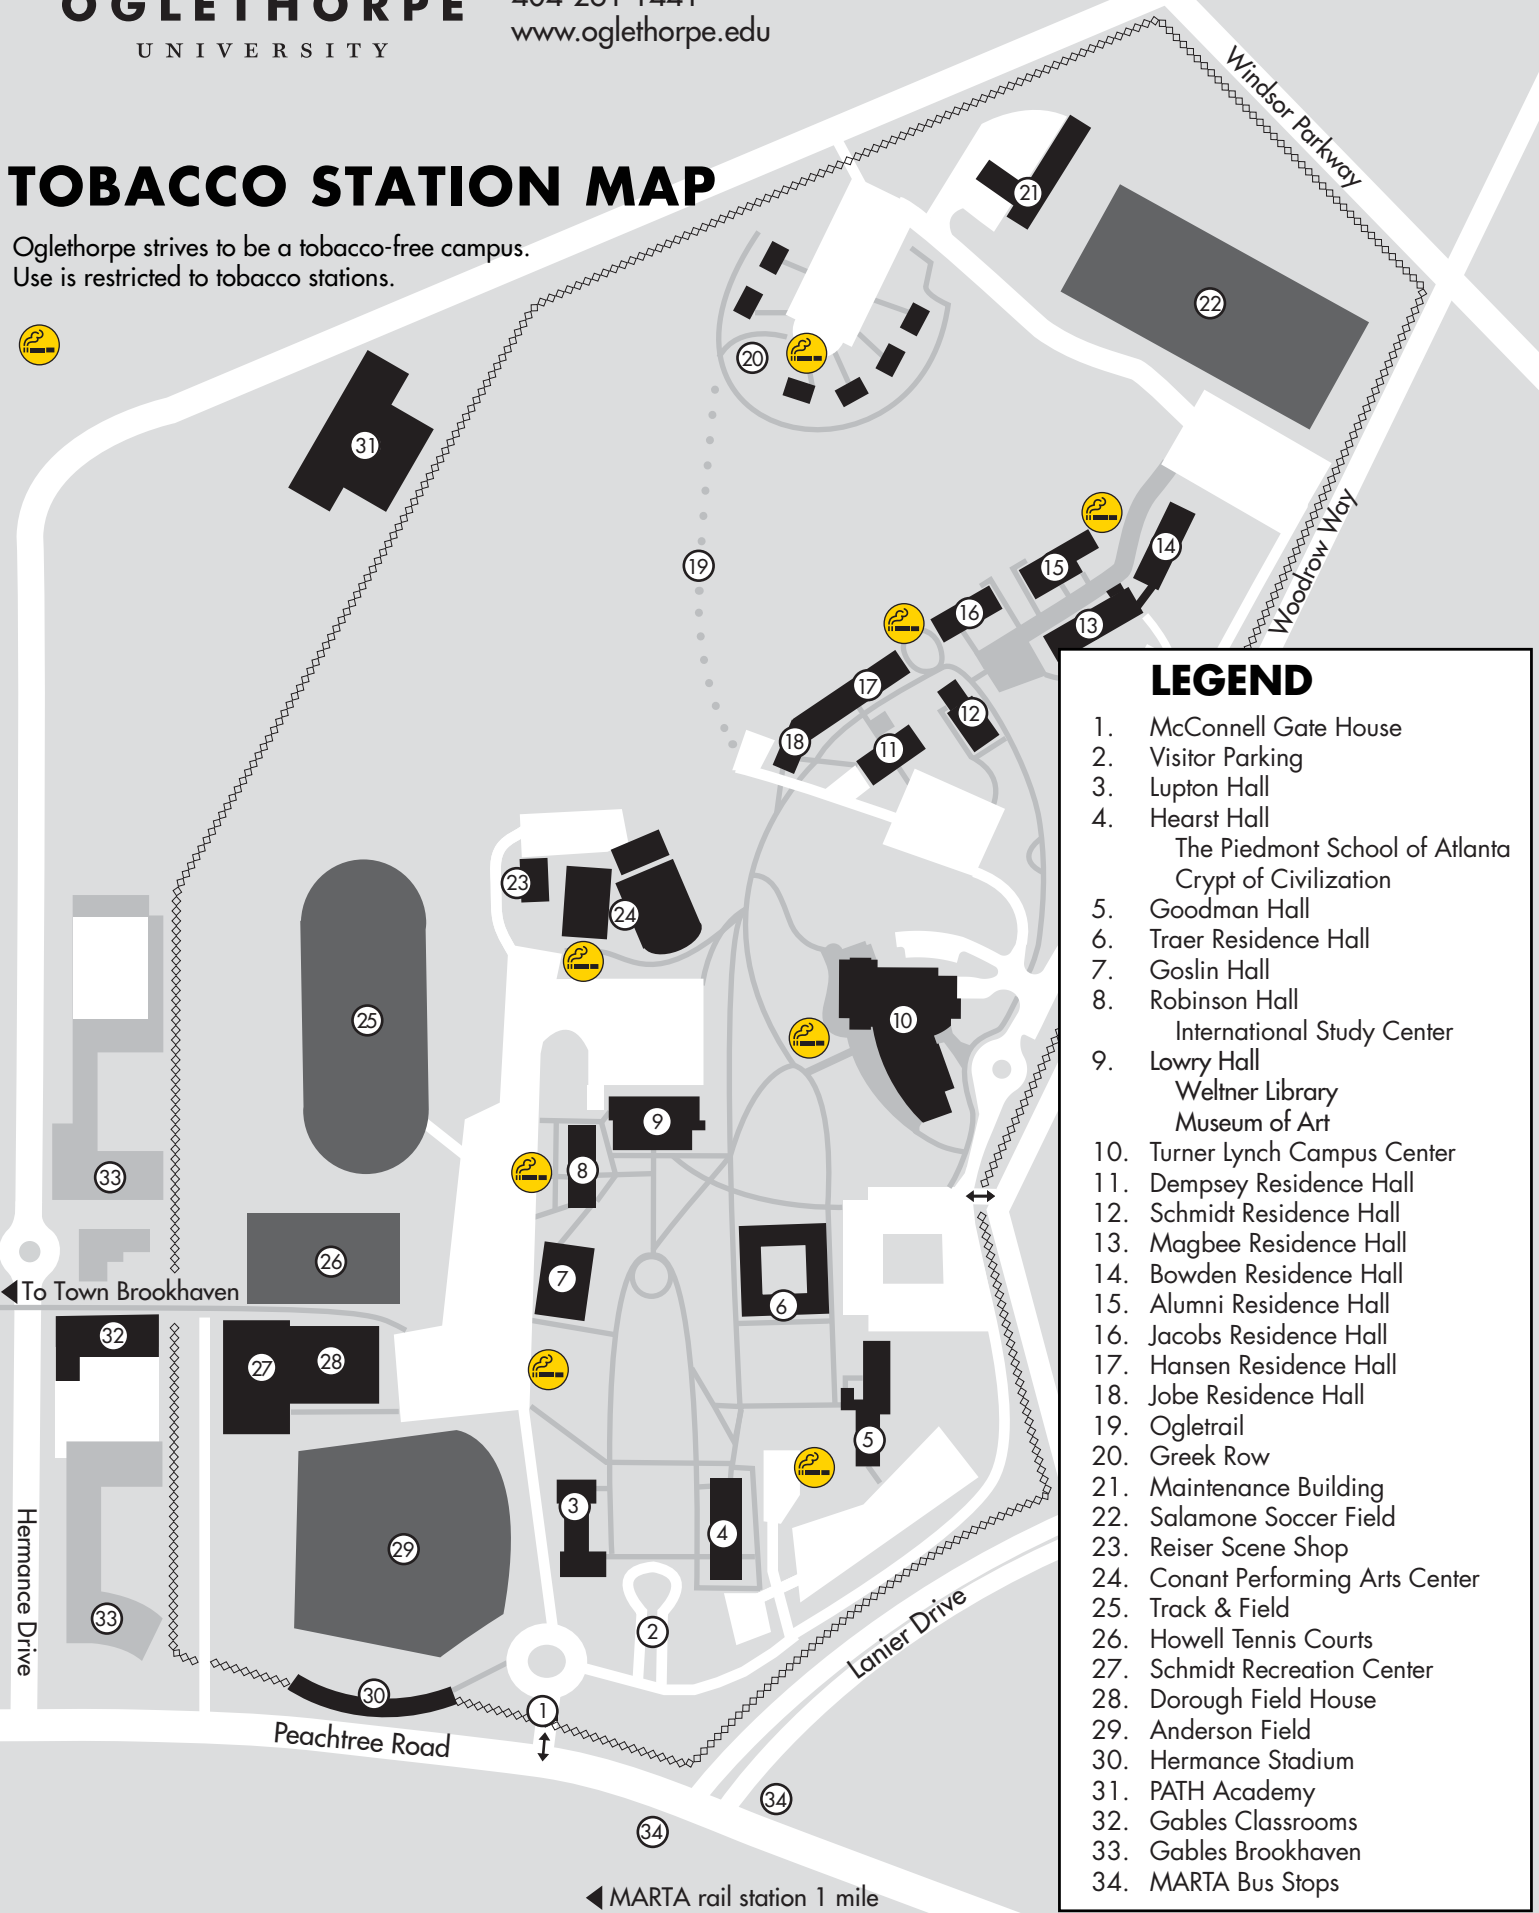

OGLETHORPE
UNIVERSITY

4484 Peachtree Road, N.E.
Atlanta, GA 30319-2797
404-261-1441
www.oglethorpe.edu

TOBACCO STATION MAP

Oglethorpe strives to be a tobacco-free campus.
Use is restricted to tobacco stations.

LEGEND

1. McConnell Gate House
2. Visitor Parking
3. Lupton Hall
4. Hearst Hall
5. Goodman Hall
6. Traer Residence Hall
7. Goslin Hall
8. Robinson Hall
9. International Study Center
Weltner Library
Museum of Art
10. Turner Lynch Campus Center
11. Dempsey Residence Hall
12. Schmidt Residence Hall
13. Magbee Residence Hall
14. Bowden Residence Hall
15. Alumni Residence Hall
16. Jacobs Residence Hall
17. Hansen Residence Hall
18. Jobe Residence Hall
19. Ogletrail
20. Greek Row
21. Maintenance Building
22. Salamone Soccer Field
23. Reiser Scene Shop
24. Conant Performing Arts Center
25. Track & Field
26. Howell Tennis Courts
27. Schmidt Recreation Center
28. Dorough Field House
29. Anderson Field
30. Hermance Stadium
31. PATH Academy
32. Gables Classrooms
33. Gables Brookhaven
34. MARTA Bus Stops