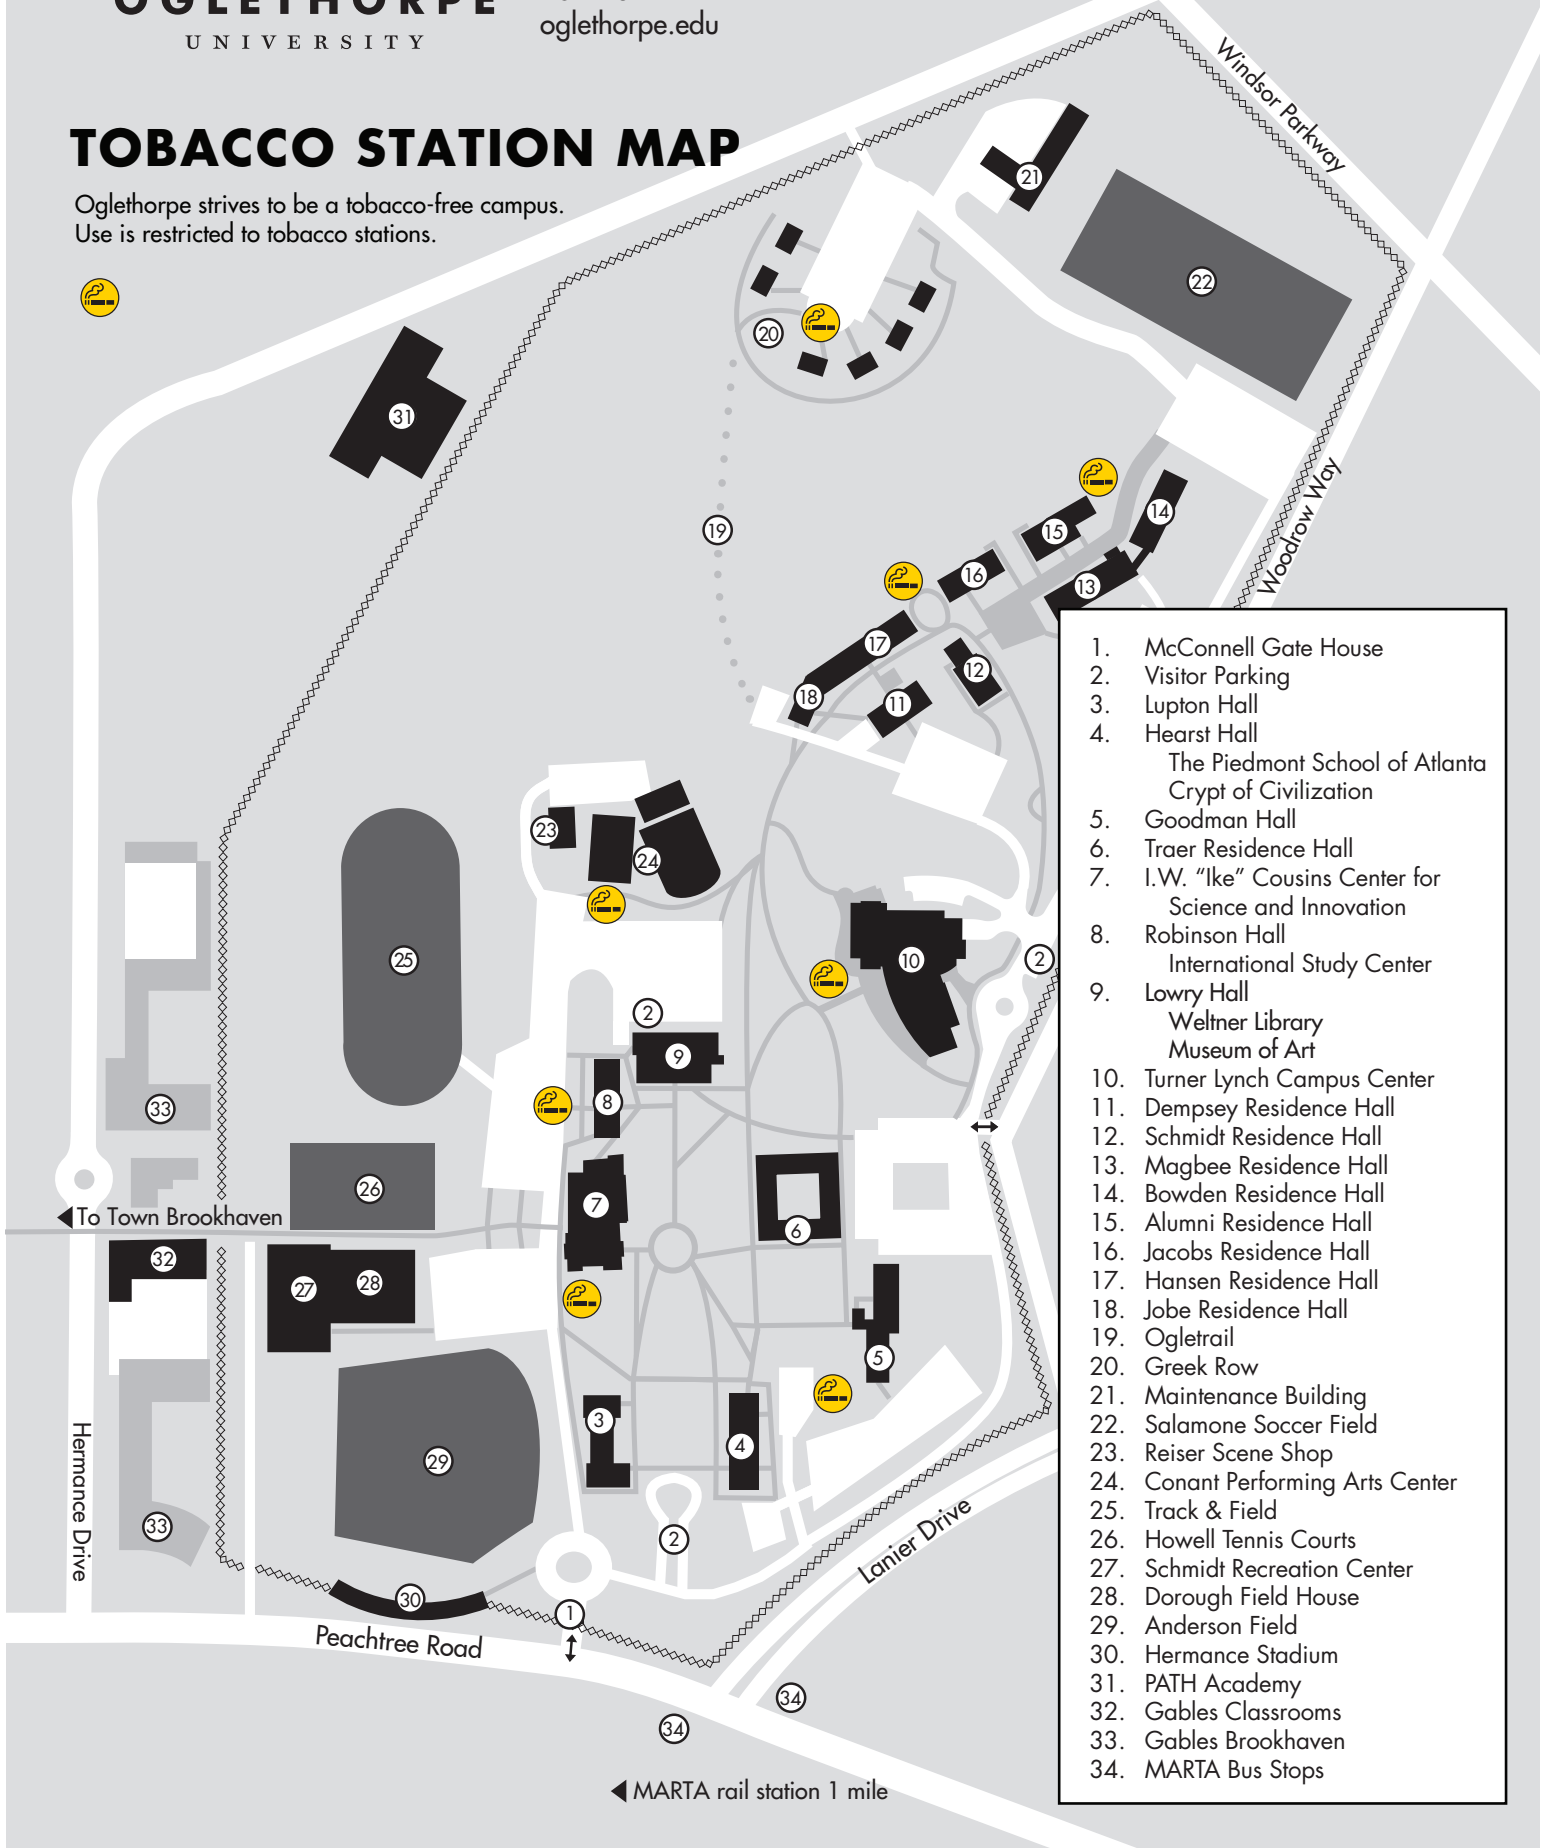

OGLETHORPE
UNIVERSITY

4484 Peachtree Road, N.E.
Brookhaven, GA 30319-2797
404-261-1441
oglethorpe.edu

TOBACCO STATION MAP

Oglethorpe strives to be a tobacco-free campus.
Use is restricted to tobacco stations.

1. McConnell Gate House
2. Visitor Parking
3. Lupton Hall
4. Hearst Hall
The Piedmont School of Atlanta
Crypt of Civilization
5. Goodman Hall
6. Traer Residence Hall
7. I.W. "Ike" Cousins Center for
Science and Innovation
8. Robinson Hall
International Study Center
9. Lowry Hall
Weltner Library
Museum of Art
10. Turner Lynch Campus Center
11. Dempsey Residence Hall
12. Schmidt Residence Hall
13. Magbee Residence Hall
14. Bowden Residence Hall
15. Alumni Residence Hall
16. Jacobs Residence Hall
17. Hansen Residence Hall
18. Jobe Residence Hall
19. Ogletrail
20. Greek Row
21. Maintenance Building
22. Salamone Soccer Field
23. Reiser Scene Shop
24. Conant Performing Arts Center
25. Track & Field
26. Howell Tennis Courts
27. Schmidt Recreation Center
28. Dorough Field House
29. Anderson Field
30. Hermance Stadium
31. PATH Academy
32. Gables Classrooms
33. Gables Brookhaven
34. MARTA Bus Stops